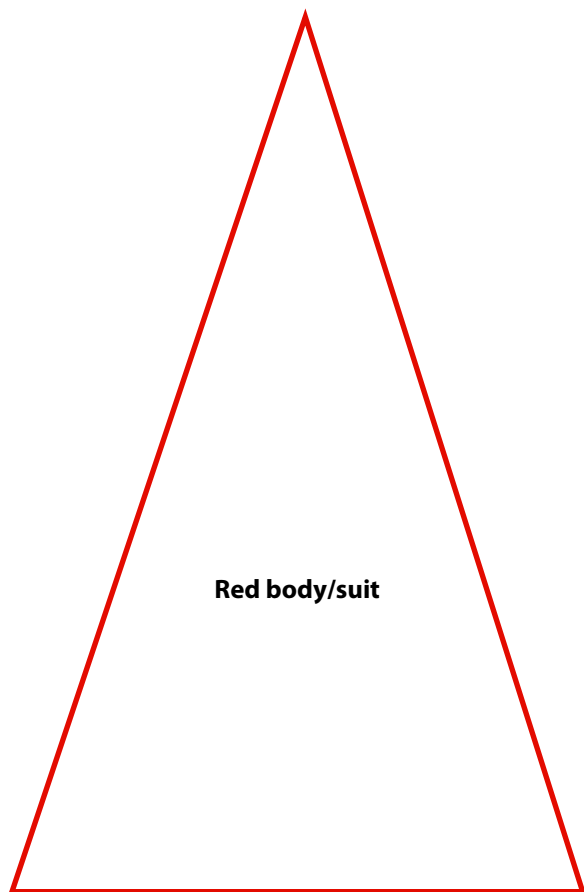

# Triangle Santa Card

Designer: Teri Anderson

November/December Issue  
*Paper Crafts* magazine, p. 40

Hat  
pom pom

Nose

Hat trim

Face

Beard

Base trim

Red body/suit

Shoes

Card base