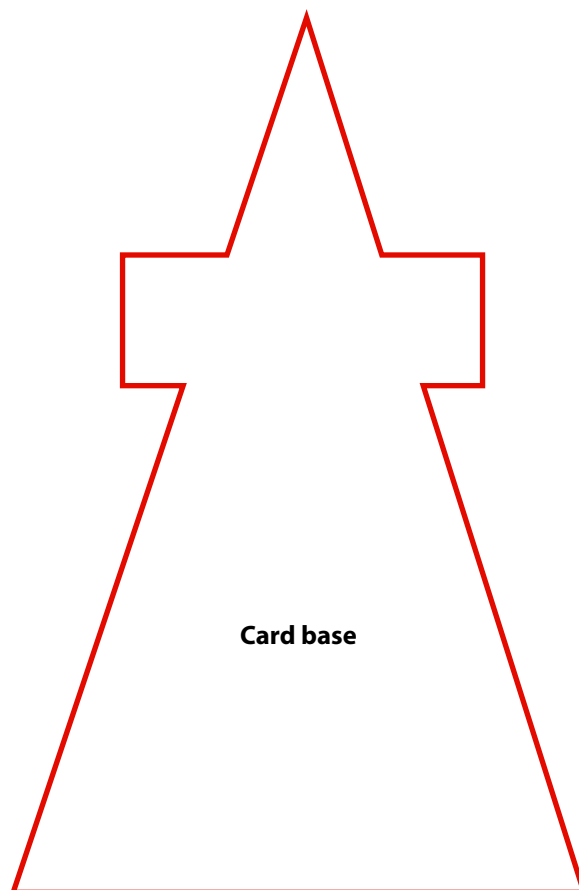

# Triangle Santa Card

Designer: Teri Anderson

November/December Issue  
*Paper Crafts* magazine, p. 40

Hat  
pom pom

Nose

Hat trim

Face

Beard

Base trim

Red body/suit

Shoes

Card base